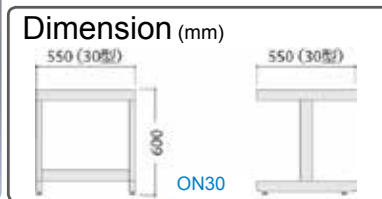

Stands

Stands and suitable oven models

Product code	Model	Suitable oven models
211180	ON30	DKM300C/310C, DKN302C/312C, DNF301
211856	ON61	DX400/600 Series, DVS400/600 Series, DG400 Series, DKM300/400/600 Series, DKN300/400/600 Series, DNE400/600 Series, DNF400/600 Series
212348	OT42	DNE401/411, DNF401/411
212349	OT62	DNE601/611, DNF601/611
212477	OH41	DN411IE
212478	OH61	DN611IE
212801	ONS30	DX302C/312C
212802	ONS60	DX402C/412C/602C/612C, DR200
415464	OP43	DF411/412, DH411/412 (stand without caster)
415465	OP63	DF611/612, DH611/612 (stand without caster)
415466	OP46	DF411/412, DH411/412 (stand with caster wheels and stopper in front)
415467	OP66	DF611/612, DH611/612 (stand with caster wheels and stopper in front)

ON30