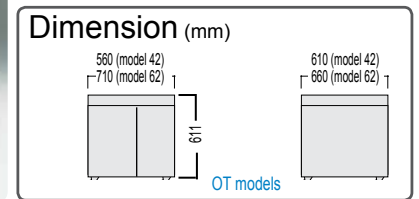

Stands

Stands and suitable oven models

Product code	Model	Suitable oven models
211180	ON30	DKM300C/310C, DKN302C/312C, DNF301
211856	ON61	DX400/600 Series, DVS400/600 Series, DG400 Series, DKM300/400/600 Series, DKN300/400/600 Series, DNE400/600 Series, DNF400/600 Series
212348	OT42	DNE401/411, DNF401/411
212349	OT62	DNE601/611, DNF601/611
212477	OH41	DN411IE
212478	OH61	DN611IE
212801	ONS30	DX302C/312C
212802	ONS60	DX402C/412C/602C/612C, DR200
415464	OP43	DF411/412, DH411/412 (stand without caster)
415465	OP63	DF611/612, DH611/612 (stand without caster)
415466	OP46	DF411/412, DH411/412 (stand with caster wheels and stopper in front)
415467	OP66	DF611/612, DH611/612 (stand with caster wheels and stopper in front)

ON30

OT42/62

ON61

OH41/61

ONS60

OP43/63, OP46/66 (casters front side with two stoppers)

Stacking Kit

Stacking kit and suitable models

Product code	Model	Suitable oven models
212803	ODK80	DX302C/312C
212804	ODK82	DX402C/412C
212805	ODK84	DX602C/612C
212806	ODN26	400 Series of DNE, DNF (including models suitable for OD40)
212807	ODN28	600 Series of DNE, DNF (including models suitable for OD60)
212822	OD40	400 Series of DX, DVS, DKM, DKN
212823	OD60	600 Series of DX, DVS, DKM, DKN
213700	ODF48	DF412/612, DH412/612
281458	ODM44	DNF301

OD/ODN

ODK

Important Notes:

- The stacking units must belong to the same series (among 400 series or among 600 series)
- Do not stack 400 series on 600 series. If the upper 400 series is not fixed well, it is easy to topple
- Stacking of old models is forbidden. Lower unit must be new model.