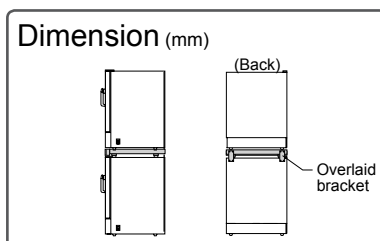

Stands

Stands and suitable oven models

Product code	Model	Suitable oven models
211180	ON30	DKM300C/310C, DKN302C/312C, DNF301
211856	ON61	DX400/600 Series, DVS400/600 Series, DG400 Series, DKM300/400/600 Series, DKN300/400/600 Series, DNE400/600 Series, DNF400/600 Series
212348	OT42	DNE401/411, DNF401/411
212349	OT62	DNE601/611, DNF601/611
212477	OH41	DN411IE
212478	OH61	DN611IE
212801	ONS30	DX302C/312C
212802	ONS60	DX402C/412C/602C/612C, DR200
415464	OP43	DF411/412, DH411/412 (stand without caster)
415465	OP63	DF611/612, DH611/612 (stand without caster)
415466	OP46	DF411/412, DH411/412 (stand with caster wheels and stopper in front)
415467	OP66	DF611/612, DH611/612 (stand with caster wheels and stopper in front)

ON30

OT42/62

ON61

OH41/61

ONS60

OP43/63, OP46/66 (casters front side with two stoppers)

Stacking Kit

Stacking kit and suitable models

Product code	Model	Suitable oven models
212803	ODK80	DX302C/312C
212804	ODK82	DX402C/412C
212805	ODK84	DX602C/612C
212806	ODN26	400 Series of DNE, DNF (including models suitable for OD40)
212807	ODN28	600 Series of DNE, DNF (including models suitable for OD60)
212822	OD40	400 Series of DX, DVS, DKM, DKN
212823	OD60	600 Series of DX, DVS, DKM, DKN
213700	ODF48	DF412/612, DH412/612
281458	ODM44	DNF301

OD/ODN

ODK

Important Notes:

- The stacking units must belong to the same series (among 400 series or among 600 series)
- Do not stack 400 series on 600 series. If the upper 400 series is not fixed well, it is easy to topple
- Stacking of old models is forbidden. Lower unit must be new model.