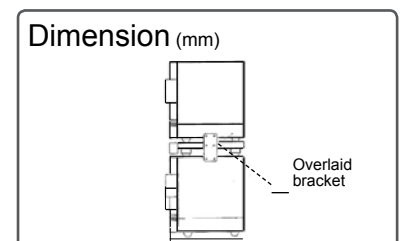

ODK

Important Notes:

- The stacking units must belong to the same series (among 400 series or among 600 series)
- Do not stack 400 series on 600 series. If the upper 400 series is not fixed well, it is easy to topple
- Stacking of old models is forbidden. Lower unit must be new model.