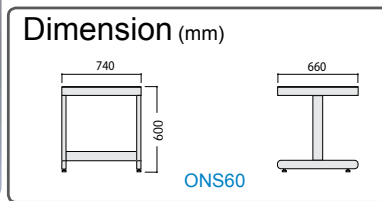

Stands

Stands and suitable oven models

Product code	Model	Suitable oven models
211180	ON30	DKM300C/310C, DKN302C/312C, DNF301
211856	ON61	DX400/600 Series, DVS400/600 Series, DG400 Series, DKM300/400/600 Series, DKN300/400/600 Series, DNE400/600 Series, DNF400/600 Series
212348	OT42	DNE401/411, DNF401/411
212349	OT62	DNE601/611, DNF601/611
212477	OH41	DN411IE
212478	OH61	DN611IE
212801	ONS30	DX302C/312C
212802	ONS60	DX402C/412C/602C/612C, DR200
415464	OP43	DF411/412, DH411/412 (stand without caster)
415465	OP63	DF611/612, DH611/612 (stand without caster)
415466	OP46	DF411/412, DH411/412 (stand with caster wheels and stopper in front)
415467	OP66	DF611/612, DH611/612 (stand with caster wheels and stopper in front)

ON30

OT42/62

ON61

OH41/61

ONS60

OP43/63, OP46/66 (casters front side with two stoppers)

Stacking Kit

Stacking kit and suitable models

Product code	Model	Suitable oven models
212803	ODK80	DX302C/312C
212804	ODK82	DX402C/412C
212805	ODK84	DX602C/612C
212806	ODN26	400 Series of DNE, DNF (including models suitable for OD40)
212807	ODN28	600 Series of DNE, DNF (including models suitable for OD60)
212822	OD40	400 Series of DX, DVS, DKM, DKN
212823	OD60	600 Series of DX, DVS, DKM, DKN
213700	ODF48	DF412/612, DH412/612
281458	ODM44	DNF301

OD/ODN

ODK

Important Notes:

- The stacking units must belong to the same series (among 400 series or among 600 series)
- Do not stack 400 series on 600 series. If the upper 400 series is not fixed well, it is easy to topple
- Stacking of old models is forbidden. Lower unit must be new model.