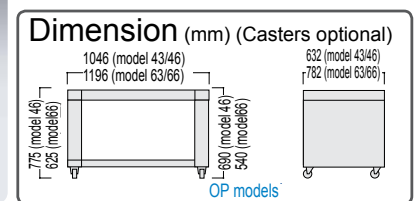

OP43/63, OP46/66 (casters front side with two stoppers)

Stacking Kit

Stacking kit and suitable models

Product code	Model	Suitable oven models
212803	ODK80	DX302C/312C
212804	ODK82	DX402C/412C
212805	ODK84	DX602C/612C
212806	ODN26	400 Series of DNE, DNF (including models suitable for OD40)
212807	ODN28	600 Series of DNE, DNF (including models suitable for OD60)
212822	OD40	400 Series of DX, DVS, DKM, DKN
212823	OD60	600 Series of DX, DVS, DKM, DKN
213700	ODF48	DF412/612, DH412/612
281458	ODM44	DNF301