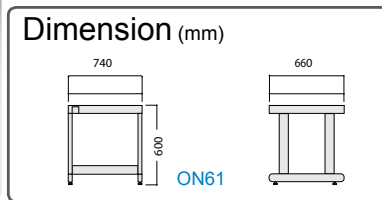

Stands

Stands and suitable oven models

Product code	Model	Suitable oven models
211180	ON30	DKM300C/310C, DKN302C/312C, DNF301
211856	ON61	DX400/600 Series, DVS400/600 Series, DG400 Series, DKM300/400/600 Series, DKN300/400/600 Series, DNE400/600 Series, DNF400/600 Series
212348	OT42	DNE401/411, DNF401/411
212349	OT62	DNE601/611, DNF601/611
212477	OH41	DN411IE
212478	OH61	DN611IE
212801	ONS30	DX302C/312C
212802	ONS60	DX402C/412C/602C/612C, DR200
415464	OP43	DF411/412, DH411/412 (stand without caster)
415465	OP63	DF611/612, DH611/612 (stand without caster)
415466	OP46	DF411/412, DH411/412 (stand with caster wheels and stopper in front)
415467	OP66	DF611/612, DH611/612 (stand with caster wheels and stopper in front)

ON30

OT42/62

ON61

OH41/61

ONS60

OP43/63, OP46/66 (casters front side with two stoppers)

Stacking Kit

Stacking kit and suitable models

Product code	Model	Suitable oven models
212803	ODK80	DX302C/312C
212804	ODK82	DX402C/412C
212805	ODK84	DX602C/612C
212806	ODN26	400 Series of DNE, DNF (including models suitable for OD40)
212807	ODN28	600 Series of DNE, DNF (including models suitable for OD60)
212822	OD40	400 Series of DX, DVS, DKM, DKN
212823	OD60	600 Series of DX, DVS, DKM, DKN
213700	ODF48	DF412/612, DH412/612
281458	ODM44	DNF301

OD/ODN

ODK

Important Notes:

- The stacking units must belong to the same series (among 400 series or among 600 series)
- Do not stack 400 series on 600 series. If the upper 400 series is not fixed well, it is easy to topple
- Stacking of old models is forbidden. Lower unit must be new model.