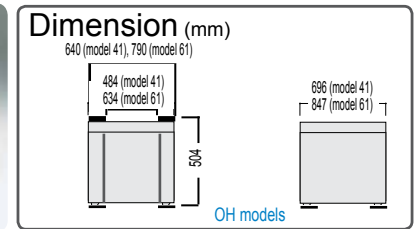

Stands

Stands and suitable oven models

Product code	Model	Suitable oven models
211180	ON30	DKM300C/310C, DKN302C/312C, DNF301
211856	ON61	DX400/600 Series, DVS400/600 Series, DG400 Series, DKM300/400/600 Series, DKN300/400/600 Series, DNE400/600 Series, DNF400/600 Series
212348	OT42	DNE401/411, DNF401/411
212349	OT62	DNE601/611, DNF601/611
212477	OH41	DN411IE
212478	OH61	DN611IE
212801	ONS30	DX302C/312C
212802	ONS60	DX402C/412C/602C/612C, DR200
415464	OP43	DF411/412, DH411/412 (stand without caster)
415465	OP63	DF611/612, DH611/612 (stand without caster)
415466	OP46	DF411/412, DH411/412 (stand with caster wheels and stopper in front)
415467	OP66	DF611/612, DH611/612 (stand with caster wheels and stopper in front)

ON30

OT42/62

ON61

OH41/61

ONS60

OP43/63, OP46/66 (casters front side with two stoppers)

Stacking Kit

Stacking kit and suitable models

Product code	Model	Suitable oven models
212803	ODK80	DX302C/312C
212804	ODK82	DX402C/412C
212805	ODK84	DX602C/612C
212806	ODN26	400 Series of DNE, DNF (including models suitable for OD40)
212807	ODN28	600 Series of DNE, DNF (including models suitable for OD60)
212822	OD40	400 Series of DX, DVS, DKM, DKN
212823	OD60	600 Series of DX, DVS, DKM, DKN
213700	ODF48	DF412/612, DH412/612
281458	ODM44	DNF301

OD/ODN

ODK

Important Notes:

- The stacking units must belong to the same series (among 400 series or among 600 series)
- Do not stack 400 series on 600 series. If the upper 400 series is not fixed well, it is easy to topple
- Stacking of old models is forbidden. Lower unit must be new model.