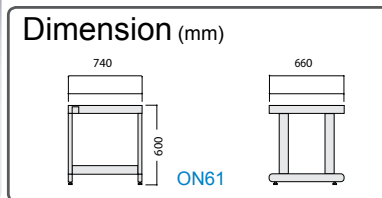

Stands

Stands and suitable oven models

Product code	Model	Suitable oven models
211180	ON30	DKM300C/310C, DKN302C/312C, DNF301
211856	ON61	DX400/600 Series, DVS400/600 Series, DG400 Series, DKM300/400/600 Series, DKN300/400/600 Series, DNE400/600 Series, DNF400/600 Series
212348	OT42	DNE401/411, DNF401/411
212349	OT62	DNE601/611, DNF601/611
212477	OH41	DN411IE
212478	OH61	DN611IE
212801	ONS30	DX302C/312C
212802	ONS60	DX402C/412C/602C/612C, DR200
415464	OP43	DF411/412, DH411/412 (stand without caster)
415465	OP63	DF611/612, DH611/612 (stand without caster)
415466	OP46	DF411/412, DH411/412 (stand with caster wheels and stopper in front)
415467	OP66	DF611/612, DH611/612 (stand with caster wheels and stopper in front)

ON30

OT42/62

ON61

OH41/61

ONS60

OP43/63, OP46/66 (casters front side with two stoppers)

Stacking Kit

Stacking kit and suitable models

Product code	Model	Suitable oven models
212803	ODK80	DX302C/312C
212804	ODK82	DX402C/412C
212805	ODK84	DX602C/612C
212806	ODN26	400 Series of DNE, DNF (including models suitable for OD40)
212807	ODN28	600 Series of DNE, DNF (including models suitable for OD60)
212822	OD40	400 Series of DVS, DKM, DKN
212823	OD60	600 Series of DVS, DKM, DKN
213700	ODF48	DF412/612, DH412/612
281458	ODM44	DNF301

OD/ODN

ODK

Important Notes:

- The stacking units must belong to the same series (among 400 series or among 600 series)
- Do not stack 400 series on 600 series. If the upper 400 series is not fixed well, it is easy to topple
- Stacking of old models is forbidden. Lower unit must be new model.