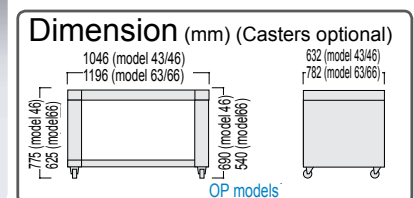

OP43/63, OP46/66 (casters front side with two stoppers)

Stacking Kit

Stacking kit and suitable models

Product code	Model	Suitable oven models
212803	ODK80	DX302C/312C
212804	ODK82	DX402C/412C
212805	ODK84	DX602C/612C
212806	ODN26	400 Series of DNE, DNF (including models suitable for OD40)
212807	ODN28	600 Series of DNE, DNF (including models suitable for OD60)
212822	OD40	400 Series of DVS, DKM, DKN
212823	OD60	600 Series of DVS, DKM, DKN
213700	ODF48	DF412/612, DH412/612
281458	ODM44	DNF301