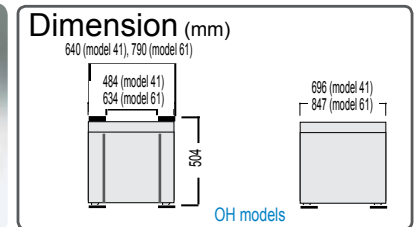

Stands

Stands and suitable oven models

Product code	Model	Suitable oven models
211180	ON30	DKM300C/310C, DKN302C/312C, DNF301
211856	ON61	DX400/600 Series, DVS400/600 Series, DG400 Series, DKM300/400/600 Series, DKN300/400/600 Series, DNE400/600 Series, DNF400/600 Series
212348	OT42	DNE401/411, DNF401/411
212349	OT62	DNE601/611, DNF601/611
212477	OH41	DN411IE
212478	OH61	DN611IE
212801	ONS30	DX302C/312C
212802	ONS60	DX402C/412C/602C/612C, DR200
415464	OP43	DF411/412, DH411/412 (stand without caster)
415465	OP63	DF611/612, DH611/612 (stand without caster)
415466	OP46	DF411/412, DH411/412 (stand with caster wheels and stopper in front)
415467	OP66	DF611/612, DH611/612 (stand with caster wheels and stopper in front)

ON30

OT42/62

ON61

OH41/61

ONS60

OP43/63, OP46/66 (casters front side with two stoppers)

Stacking Kit

Stacking kit and suitable models

Product code	Model	Suitable oven models
212803	ODK80	DX302C/312C
212804	ODK82	DX402C/412C
212805	ODK84	DX602C/612C
212806	ODN26	400 Series of DNE, DNF (including models suitable for OD40)
212807	ODN28	600 Series of DNE, DNF (including models suitable for OD60)
212822	OD40	400 Series of DVS, DKM, DKN
212823	OD60	600 Series of DVS, DKM, DKN
213700	ODF48	DF412/612, DH412/612
281458	ODM44	DNF301

OD/ODN

ODK

Important Notes:

- The stacking units must belong to the same series (among 400 series or among 600 series)
- Do not stack 400 series on 600 series. If the upper 400 series is not fixed well, it is easy to topple
- Stacking of old models is forbidden. Lower unit must be new model.