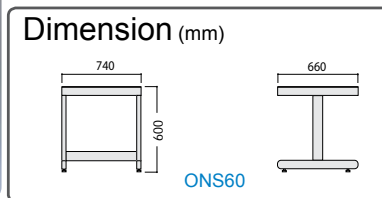

Stands

Stands and suitable oven models

Product code	Model	Suitable oven models
211180	ON30	DKM300C/310C, DKN302C/312C, DNF301
211856	ON61	DX400/600 Series, DVS400/600 Series, DG400 Series, DKM300/400/600 Series, DKN300/400/600 Series, DNE400/600 Series, DNF400/600 Series
212348	OT42	DNE401/411, DNF401/411
212349	OT62	DNE601/611, DNF601/611
212477	OH41	DN411IE
212478	OH61	DN611IE
212801	ONS30	DX302C/312C
212802	ONS60	DX402C/412C/602C/612C, DR200
415464	OP43	DF411/412, DH411/412 (stand without caster)
415465	OP63	DF611/612, DH611/612 (stand without caster)
415466	OP46	DF411/412, DH411/412 (stand with caster wheels and stopper in front)
415467	OP66	DF611/612, DH611/612 (stand with caster wheels and stopper in front)

ON30

OT42/62

ON61

OH41/61

ONS60

OP43/63, OP46/66 (casters front side with two stoppers)

Stacking Kit

Stacking kit and suitable models

Product code	Model	Suitable oven models
212803	ODK80	DX302C/312C
212804	ODK82	DX402C/412C
212805	ODK84	DX602C/612C
212806	ODN26	400 Series of DNE, DNF (including models suitable for OD40)
212807	ODN28	600 Series of DNE, DNF (including models suitable for OD60)
212822	OD40	400 Series of DVS, DKM, DKN
212823	OD60	600 Series of DVS, DKM, DKN
213700	ODF48	DF412/612, DH412/612
281458	ODM44	DNF301

OD/ODN

ODK

Important Notes:

- The stacking units must belong to the same series (among 400 series or among 600 series)
- Do not stack 400 series on 600 series. If the upper 400 series is not fixed well, it is easy to topple
- Stacking of old models is forbidden. Lower unit must be new model.