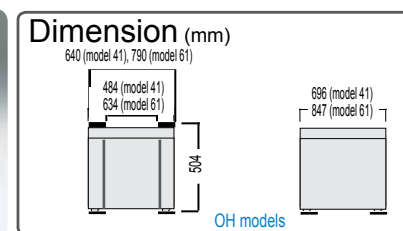

Stands

Stands and suitable oven models

Product code	Model	Suitable oven models
211180	ON30	DKM300C/310C, DKN302C/312C, DNF301
211856	ON61	DX400/600 Series, DVS400/600 Series, DG400 Series, DKM300/400/600 Series, DKN300/400/600 Series, DNE400/600 Series, DNF400/600 Series
212348	OT42	DNE401/411, DNF401/411
212349	OT62	DNE601/611, DNF601/611
212477	OH41	DN411IE
212478	OH61	DN611IE
212801	ONS30	DX302C/312C
212802	ONS60	DX402C/412C/602C/612C, DR200/201
415464	OP43	DF411/412, DH411/412 (stand without caster)
415465	OP63	DF611/612, DH611/612 (stand without caster)
415466	OP46	DF411/412, DH411/412 (stand with caster wheels and stopper in front)
415467	OP66	DF611/612, DH611/612 (stand with caster wheels and stopper in front)

ON30

OT42/62

ON61

OH41/61

ONS60

OP43/63, OP46/66 (casters front side with two stoppers)

Stacking Kit

Stacking kit and suitable models

Product code	Model	Suitable oven models
212803	ODK80	DX302C/312C
212804	ODK82	DX402C/412C
212805	ODK84	DX602C/612C
212806	ODN26	400 Series of DNE, DNF (including models suitable for OD40)
212807	ODN28	600 Series of DNE, DNF (including models suitable for OD60)
212822	OD40	400 Series of DVS, DKM, DKN
212823	OD60	600 Series of DVS, DKM, DKN
213700	ODF48	DF412/612, DH412/612
281458	ODM44	DNF301

OD/ODN

ODK

Important Notes:

- The stacking units must belong to the same series (among 400 series or among 600 series)
- Do not stack 400 series on 600 series. If the upper 400 series is not fixed well, it is easy to topple
- Stacking of old models is forbidden. Lower unit must be new model.