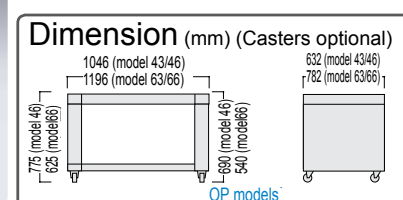

OP43/63, OP46/66 (casters front side with two stoppers)

Stacking Kit

Stacking kit and suitable models

Product code	Model	Suitable oven models
212803	ODK80	DX302C/312C
212804	ODK82	DX402C/412C
212805	ODK84	DX602C/612C
212806	ODN26	400 Series of DNE, DNF (including models suitable for OD40)
212807	ODN28	600 Series of DNE, DNF (including models suitable for OD60)
212822	OD40	400 Series of DVS, DKM, DKN
212823	OD60	600 Series of DVS, DKM, DKN
213700	ODF48	DF412/612, DH412/612
281458	ODM44	DNF301