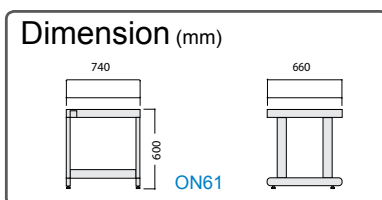

Stands

Stands and suitable oven models

Product code	Model	Suitable oven models
211180	ON30	DKM300C/310C, DKN302C/312C, DNF301
211856	ON61	DX400/600 Series, DVS400/600 Series, DG400 Series, DKM300/400/600 Series, DKN300/400/600 Series, DNE400/600 Series, DNF400/600 Series
212348	OT42	DNE401/411, DNF401/411
212349	OT62	DNE601/611, DNF601/611
212477	OH41	DN411IE
212478	OH61	DN611IE
212801	ONS30	DX302C/312C
212802	ONS60	DX402C/412C/602C/612C, DR200/201
415464	OP43	DF411/412, DH411/412 (stand without caster)
415465	OP63	DF611/612, DH611/612 (stand without caster)
415466	OP46	DF411/412, DH411/412 (stand with caster wheels and stopper in front)
415467	OP66	DF611/612, DH611/612 (stand with caster wheels and stopper in front)

ON30

OT42/62

ON61

OH41/61

ONS60

OP43/63, OP46/66 (casters front side with two stoppers)

Stacking Kit

Stacking kit and suitable models

Product code	Model	Suitable oven models
212803	ODK80	DX302C/312C
212804	ODK82	DX402C/412C
212805	ODK84	DX602C/612C
212806	ODN26	400 Series of DNE, DNF (including models suitable for OD40)
212807	ODN28	600 Series of DNE, DNF (including models suitable for OD60)
212822	OD40	400 Series of DVS, DKM, DKN
212823	OD60	600 Series of DVS, DKM, DKN
213700	ODF48	DF412/612, DH412/612
281458	ODM44	DNF301

OD/ODN

ODK

Important Notes:

- The stacking units must belong to the same series (among 400 series or among 600 series)
- Do not stack 400 series on 600 series. If the upper 400 series is not fixed well, it is easy to topple
- Stacking of old models is forbidden. Lower unit must be new model.