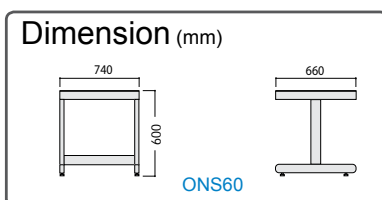

Stands

Stands and suitable oven models

Product code	Model	Suitable oven models
211180	ON30	DKM300C/310C, DKN302C/312C, DNF301
211856	ON61	DX400/600 Series, DVS400/600 Series, DG400 Series, DKM300/400/600 Series, DKN300/400/600 Series, DNE400/600 Series, DNF400/600 Series
212348	OT42	DNE401/411, DNF401/411
212349	OT62	DNE601/611, DNF601/611
212477	OH41	DN411IE
212478	OH61	DN611IE
212801	ONS30	DX302C/312C
212802	ONS60	DX402C/412C/602C/612C, DR200/201
415464	OP43	DF411/412, DH411/412 (stand without caster)
415465	OP63	DF611/612, DH611/612 (stand without caster)
415466	OP46	DF411/412, DH411/412 (stand with caster wheels and stopper in front)
415467	OP66	DF611/612, DH611/612 (stand with caster wheels and stopper in front)

ON30

OT42/62

ON61

OH41/61

ONS60

OP43/63, OP46/66 (casters front side with two stoppers)

Stacking Kit

Stacking kit and suitable models

Product code	Model	Suitable oven models
212803	ODK80	DX302C/312C
212804	ODK82	DX402C/412C
212805	ODK84	DX602C/612C
212806	ODN26	400 Series of DNE, DNF (including models suitable for OD40)
212807	ODN28	600 Series of DNE, DNF (including models suitable for OD60)
212822	OD40	400 Series of DVS, DKM, DKN
212823	OD60	600 Series of DVS, DKM, DKN
213700	ODF48	DF412/612, DH412/612
281458	ODM44	DNF301

OD/ODN

ODK

Important Notes:

- The stacking units must belong to the same series (among 400 series or among 600 series)
- Do not stack 400 series on 600 series. If the upper 400 series is not fixed well, it is easy to topple
- Stacking of old models is forbidden. Lower unit must be new model.